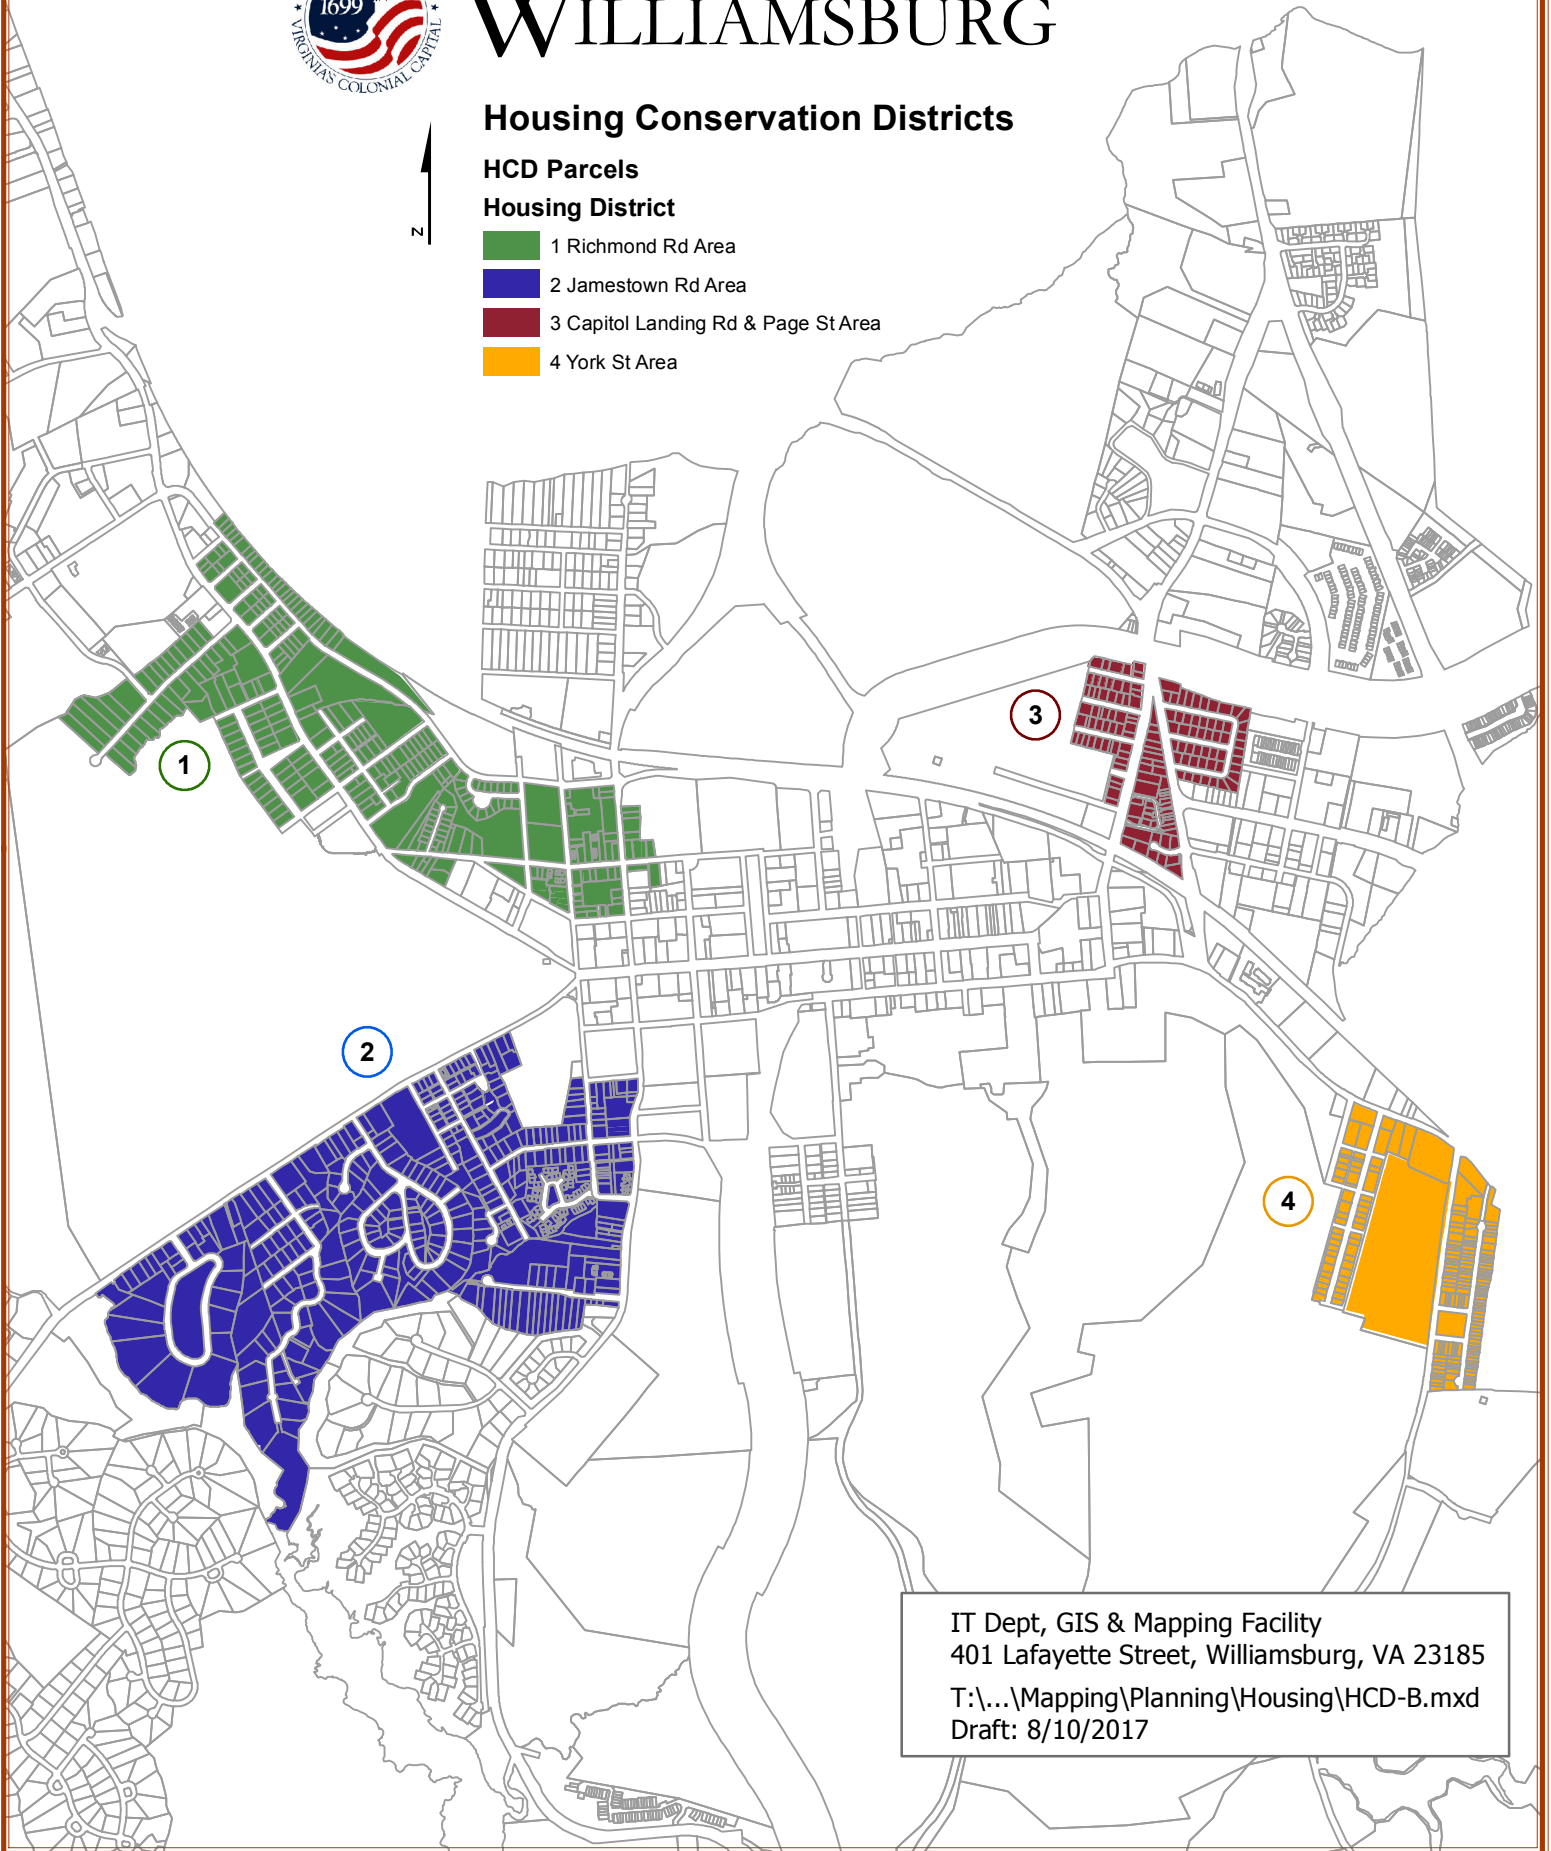

CITY OF WILLIAMSBURG

Housing Conservation Districts

HCD Parcels

Housing District

-  1 Richmond Rd Area
-  2 Jamestown Rd Area
-  3 Capitol Landing Rd & Page St Area
-  4 York St Area

IT Dept, GIS & Mapping Facility
401 Lafayette Street, Williamsburg, VA 23185
T:\...\Mapping\Planning\Housing\HCD-B.mxd
Draft: 8/10/2017