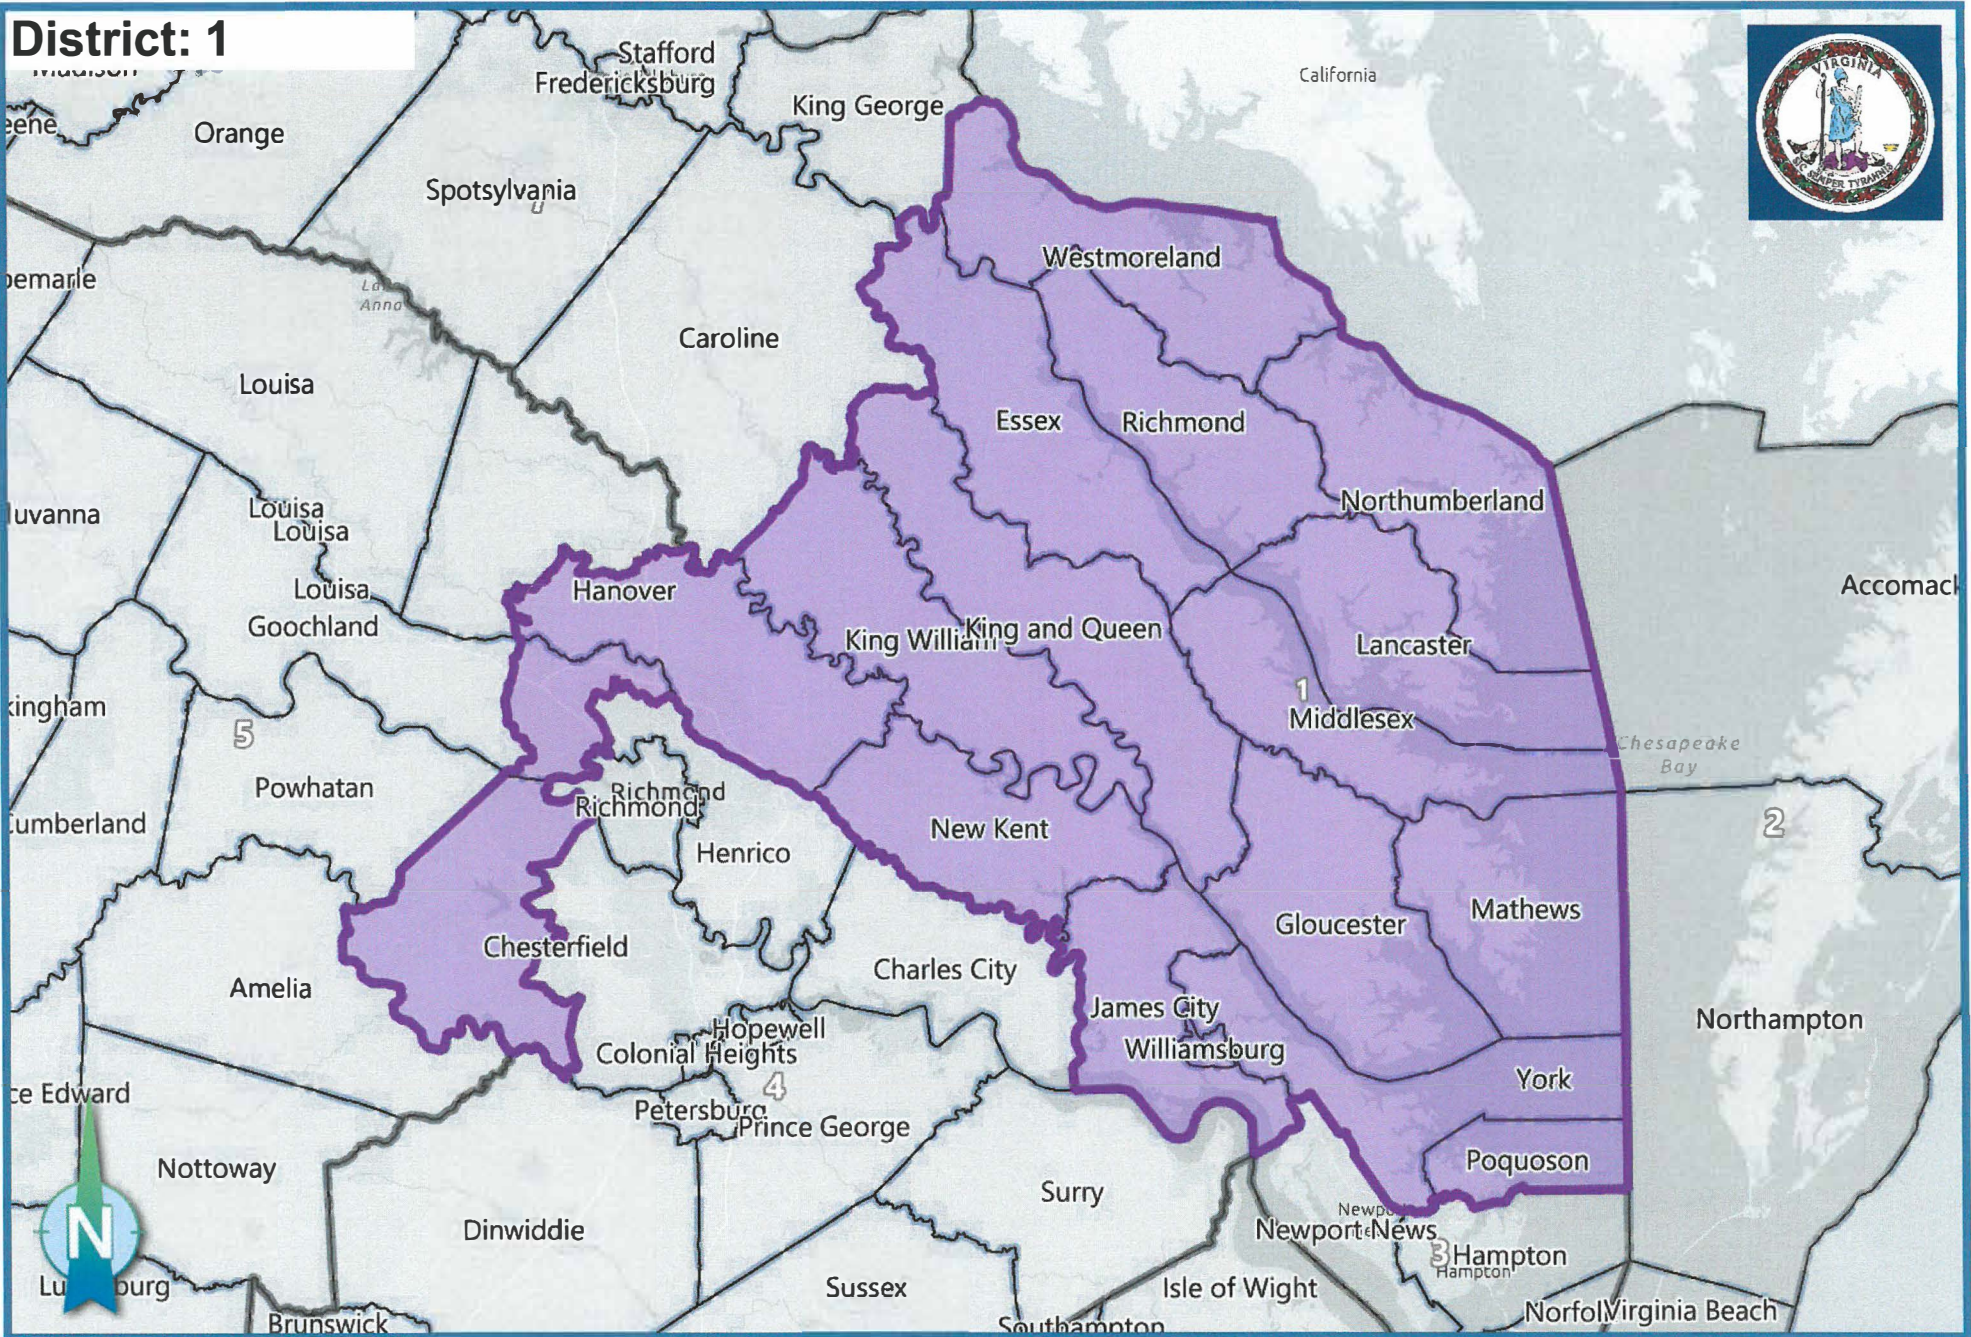

District: 1

Ideal Population: 784,672

Deviation: 0.00 %

Total Population: 784,672