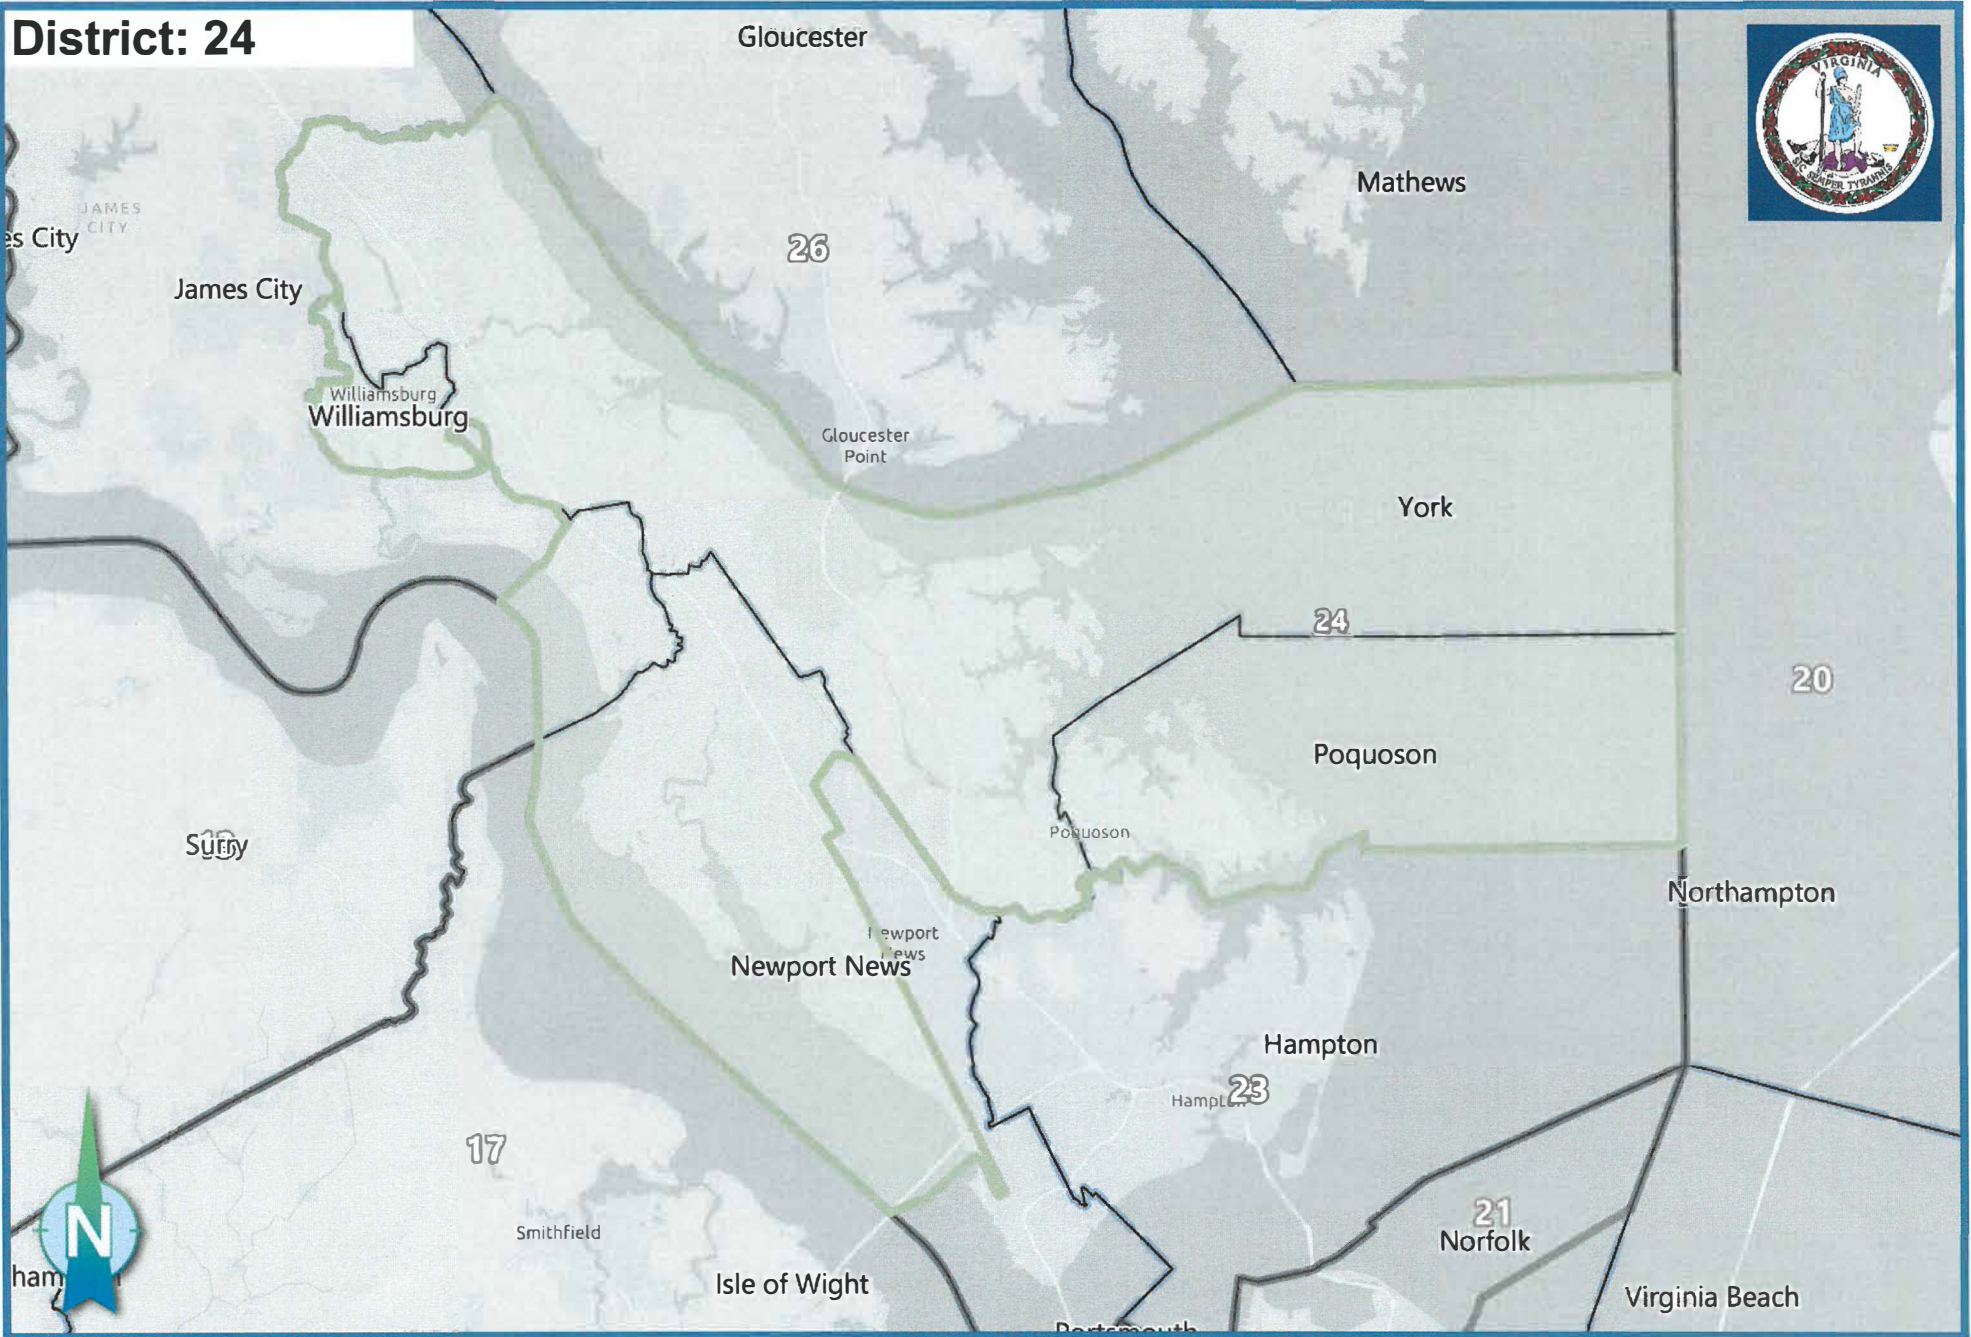

District: 24

Ideal Population: 215,785

Deviation: -1.91 %

Total Population: 211,657