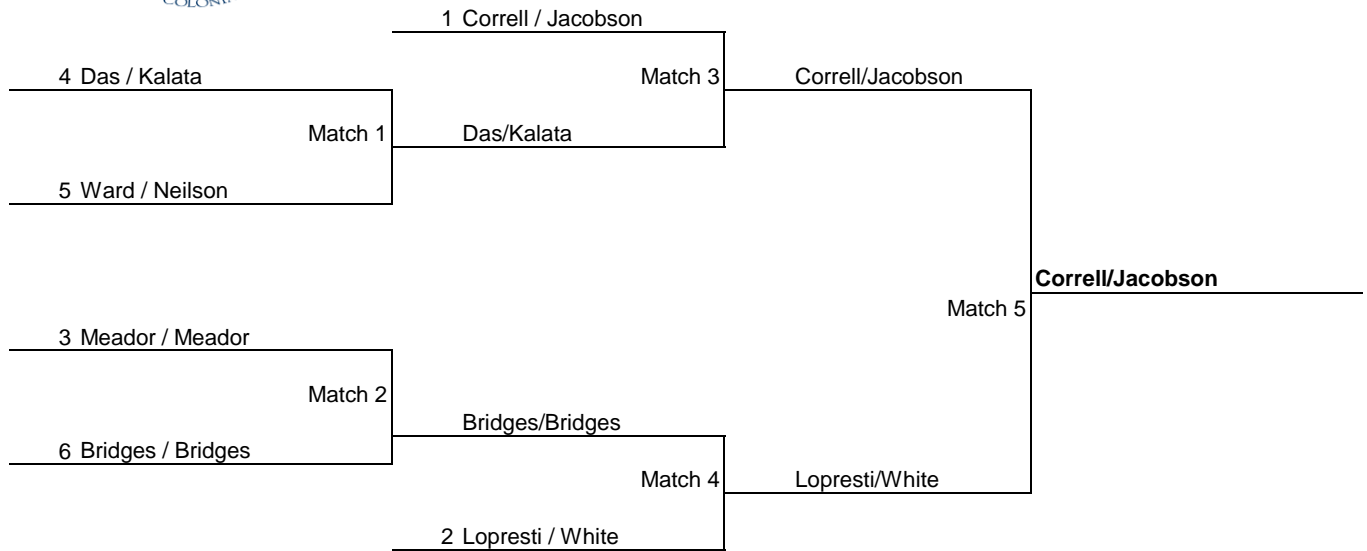

WILLIAMSBURG PARKS & RECREATION DEPARTMENT

Adult Tennis League - Fall 2019

Doubles- Tournament

Tournament Schedule:

Tuesday November 12	Tuesday November 18	Tuesday November 26
7:30 Match 1 (Court 1)	7:30 Match 3 (Court 1)	7:30 Match 5 (Court 1)
7:30 Match 2 (Court 2)	7:30 Match 4 (Court 2)	